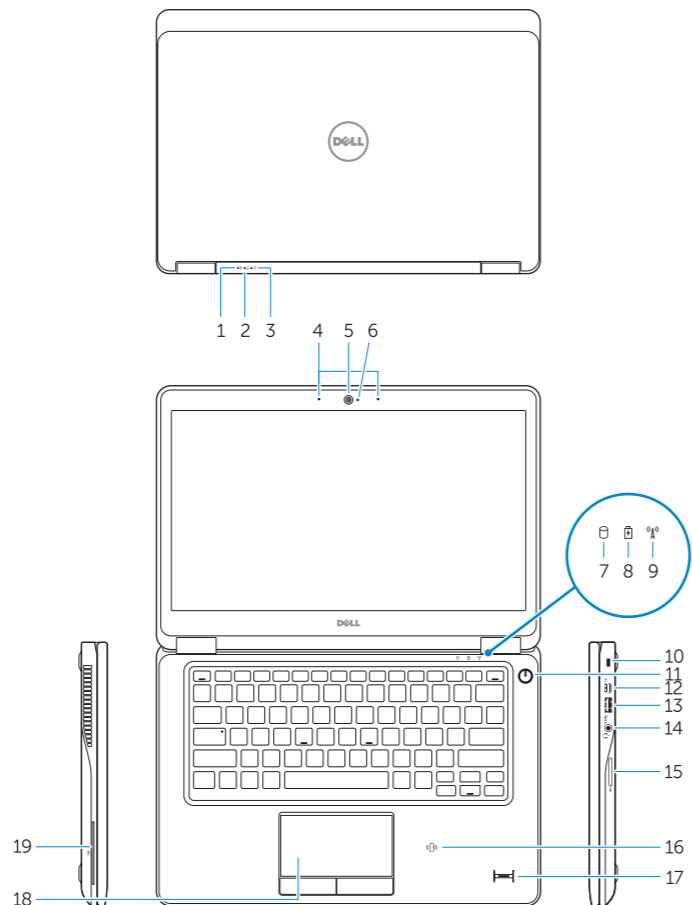

## Features

Značajke | Jellemzők | Характеристики | Funkcije

1. Battery-status light
2. Hard-drive activity light
3. Power-status light
4. Microphones
5. Camera
6. Camera-status light
7. Hard-drive activity light
8. Battery-status light
9. Wireless-status light
10. Security-cable slot
11. Power button
12. Mini-DisplayPort connector
13. USB 3.0 connector
14. Headset connector
15. Memory card reader
16. Contactless smart-card reader / Near Field Communication (NFC) reader (optional)
17. Fingerprint reader (optional)
18. Touchpad
19. Smart card reader (optional)
20. Network connector
21. HDMI connector
22. USB 3.0 connector
23. USB 3.0 connector with PowerShare
24. Power connector
25. Dock connector (optional)
26. Service-tag label
27. Battery release latch
28. Battery
29. Speakers