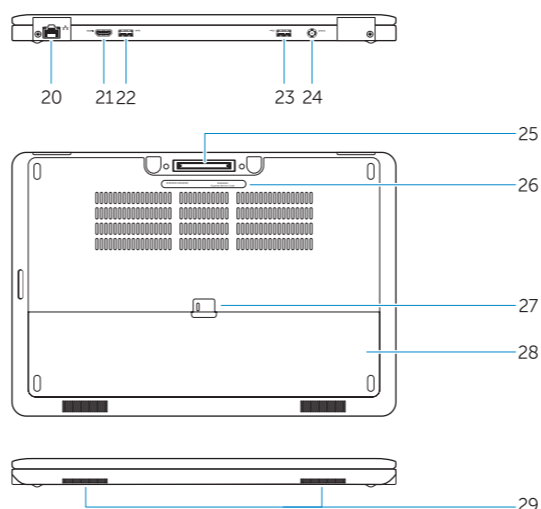

## Features

Značajke | Jellemzők | Характеристики | Funkcije

1. Battery-status light
2. Hard-drive activity light
3. Power-status light
4. Microphones
5. Camera
6. Camera-status light
7. Hard-drive activity light
8. Battery-status light
9. Wireless-status light
10. Security-cable slot
11. Power button
12. Mini-DisplayPort connector
13. USB 3.0 connector
14. Headset connector
15. Memory card reader
16. Contactless smart-card reader / Near Field Communication (NFC) reader (optional)
17. Fingerprint reader (optional)
18. Touchpad
19. Smart card reader (optional)
20. Network connector
21. HDMI connector
22. USB 3.0 connector
23. USB 3.0 connector with PowerShare
24. Power connector
25. Dock connector (optional)
26. Service-tag label
27. Battery release latch
28. Battery
29. Speakers